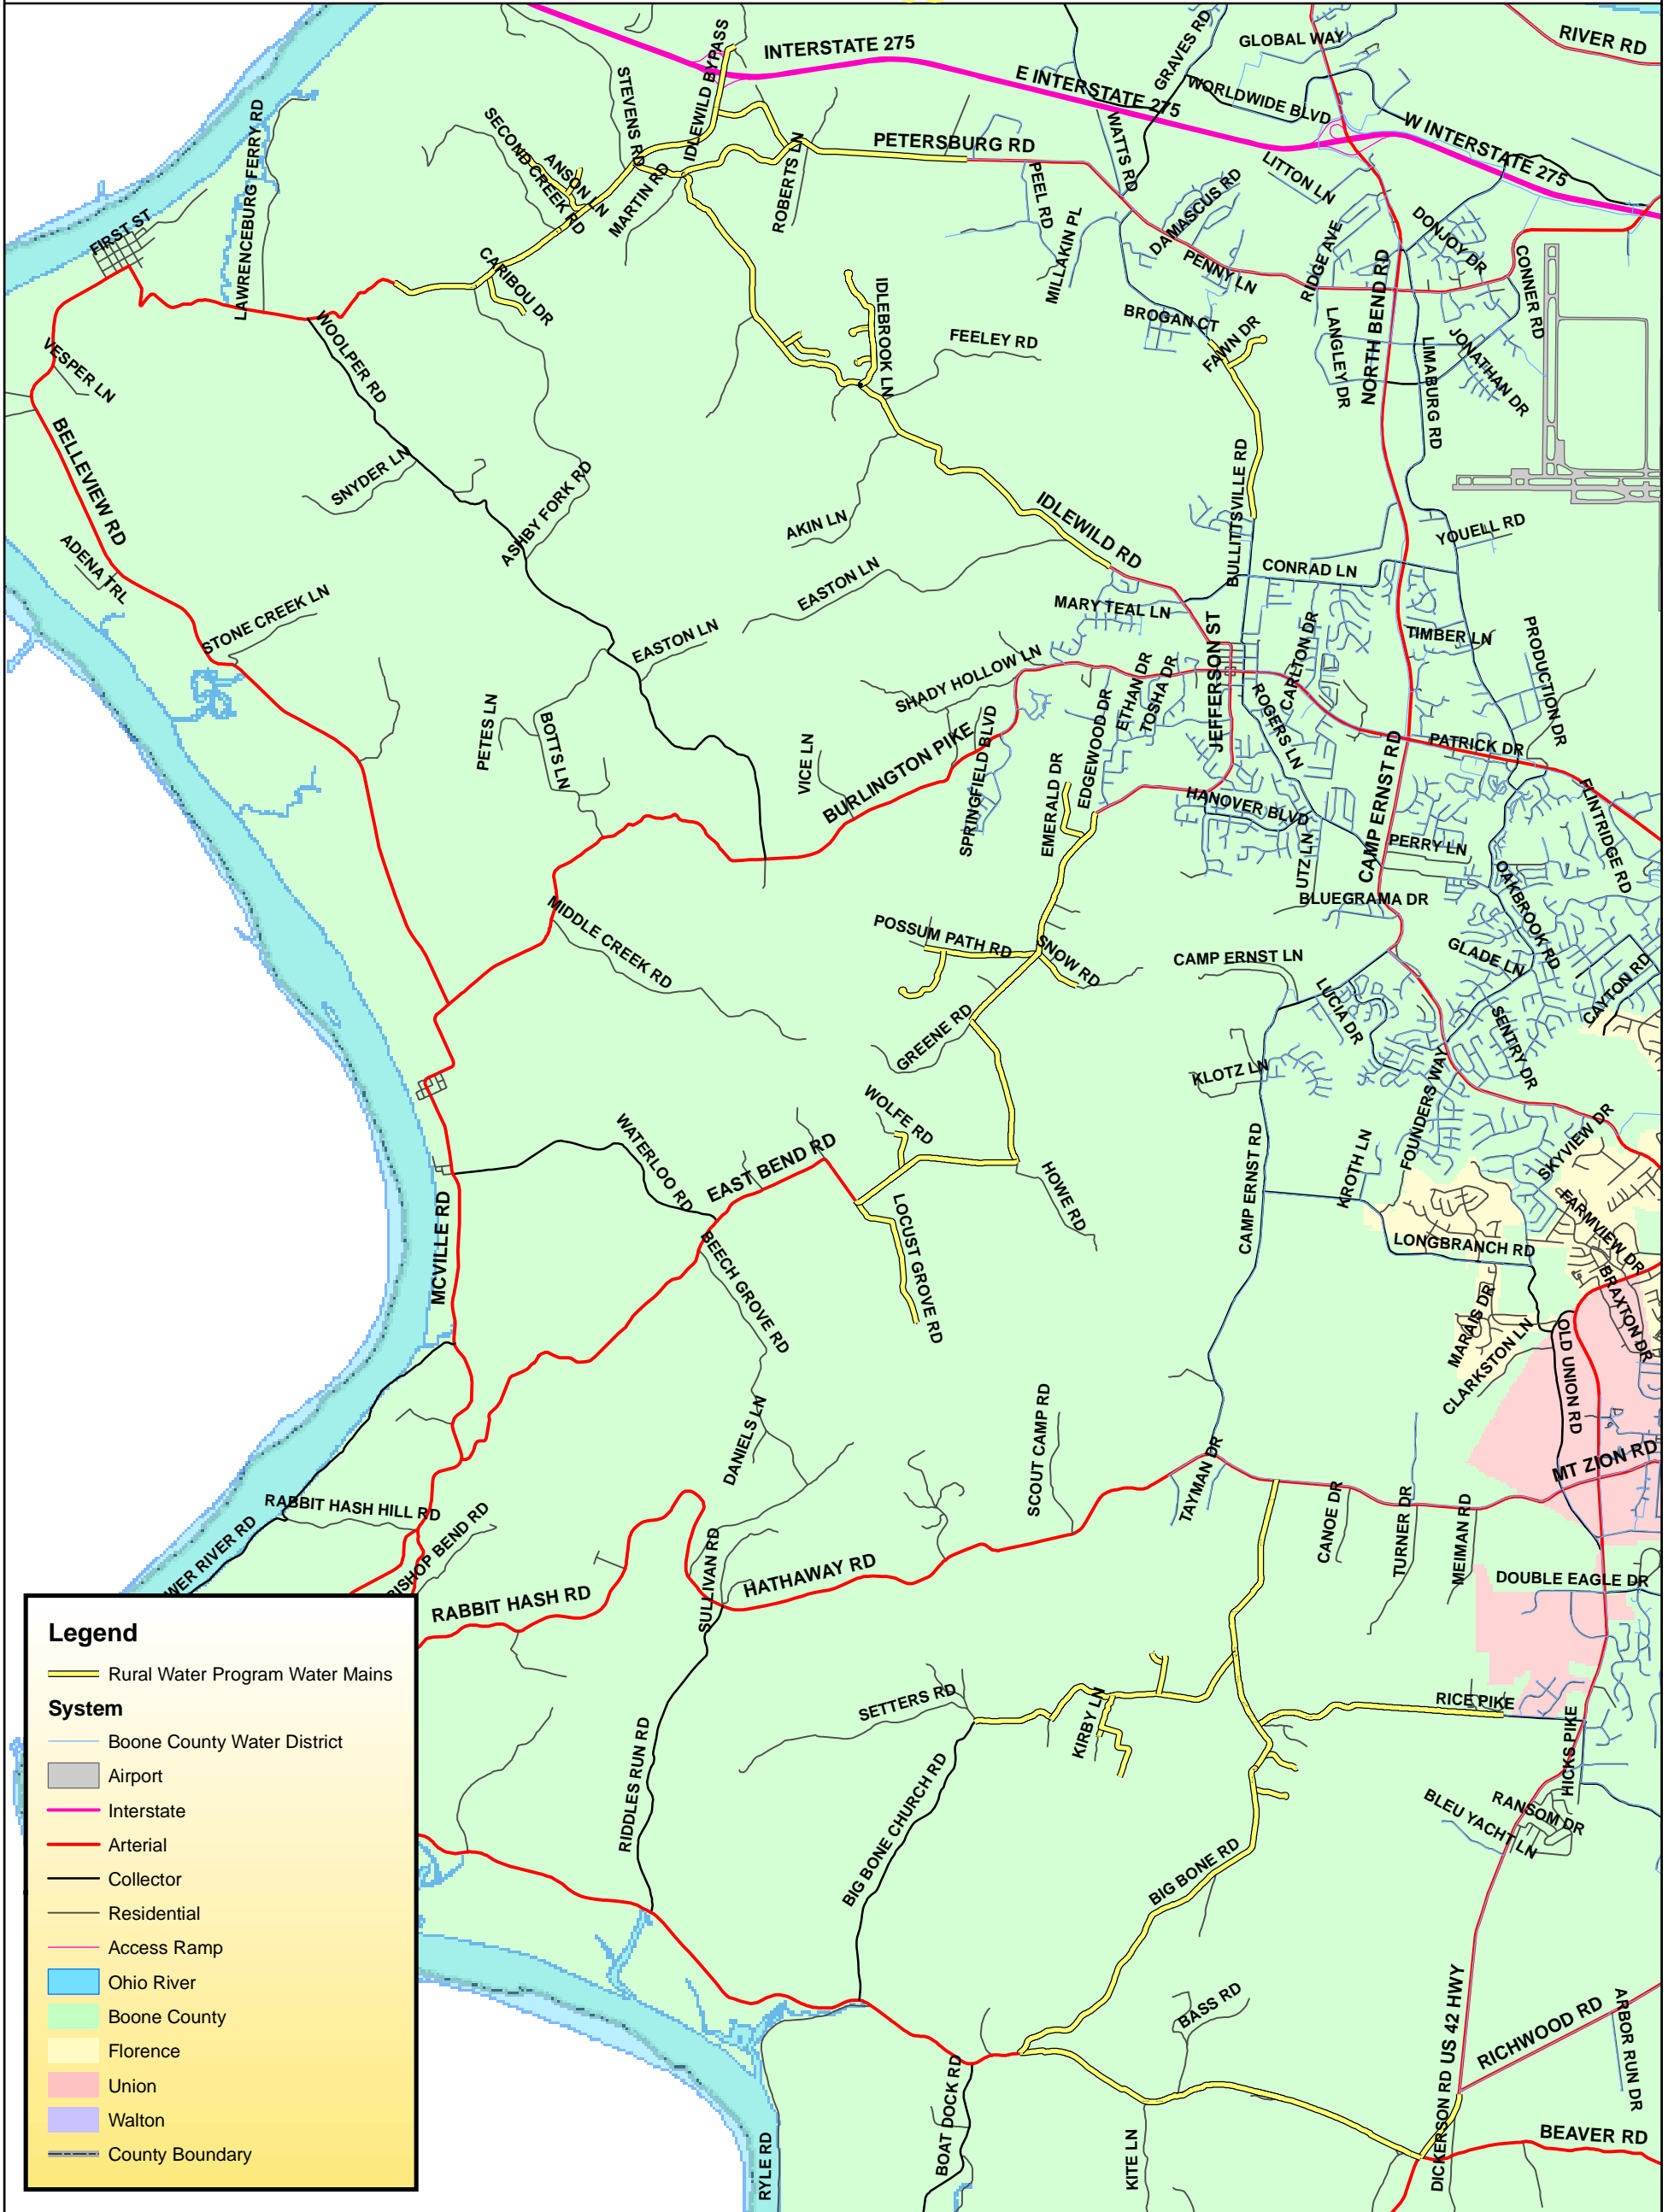

Boone County Fiscal Court Rural Water Surcharge Program

www.boonecountygis.com

Copyright 2007 Boone County GIS. Reproduction by any means without the express permission of the Boone County Planning Commission is prohibited.

Data used to create this map were compiled from sources that comply with National Map Accuracy Standards. Boone County GIS extends no warranty with respect to the accuracy or content of the information provided by this map. This map should be used for general planning purposes only.

1 inch equals 6,000 feet

Boone County GIS - Putting Northern Kentucky on the Map