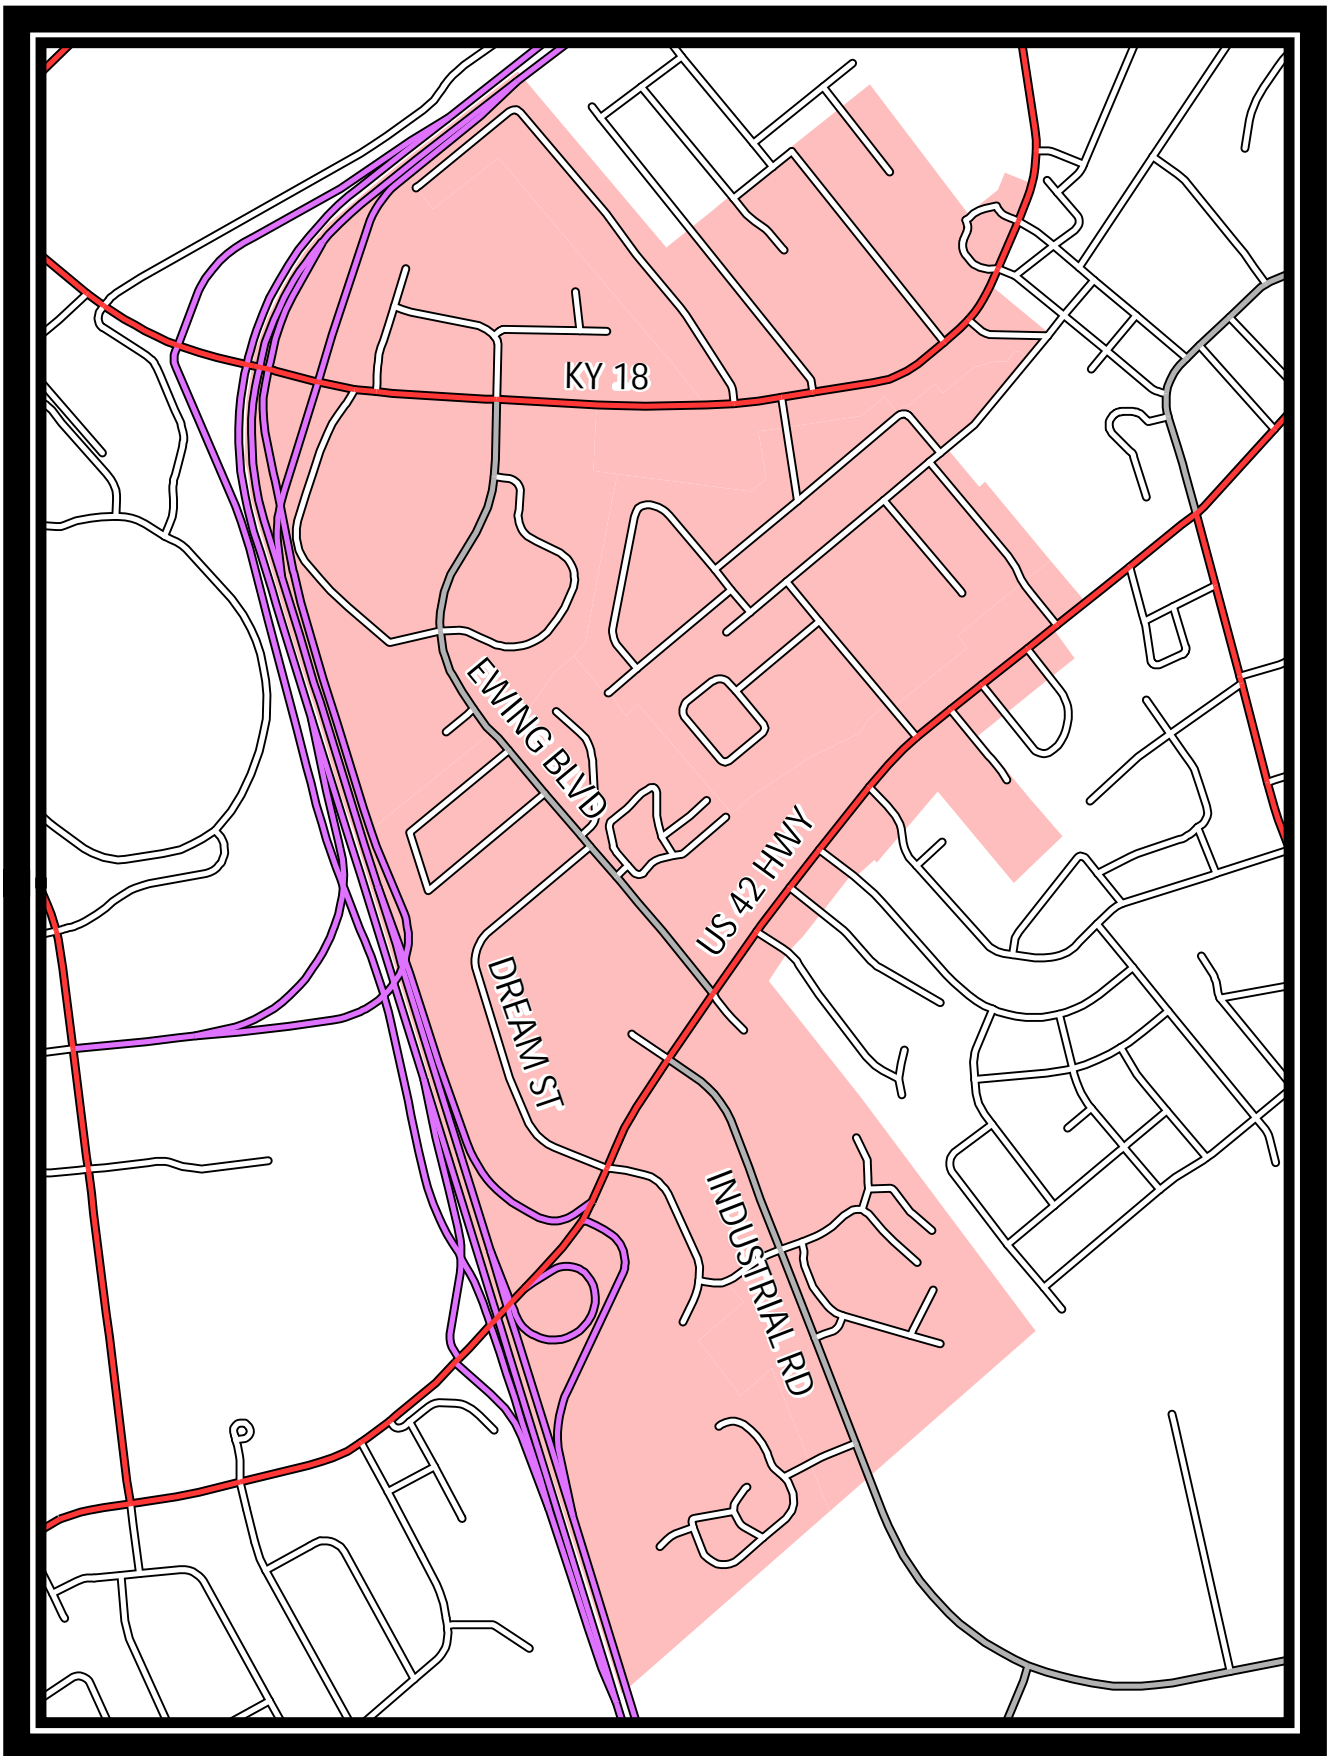

# CENTRAL FLORENCE STRATEGIC PLAN, AN UPDATE OF THE PARKWAY CORRIDOR STUDY

BOONE COUNTY PLANNING COMMISSION