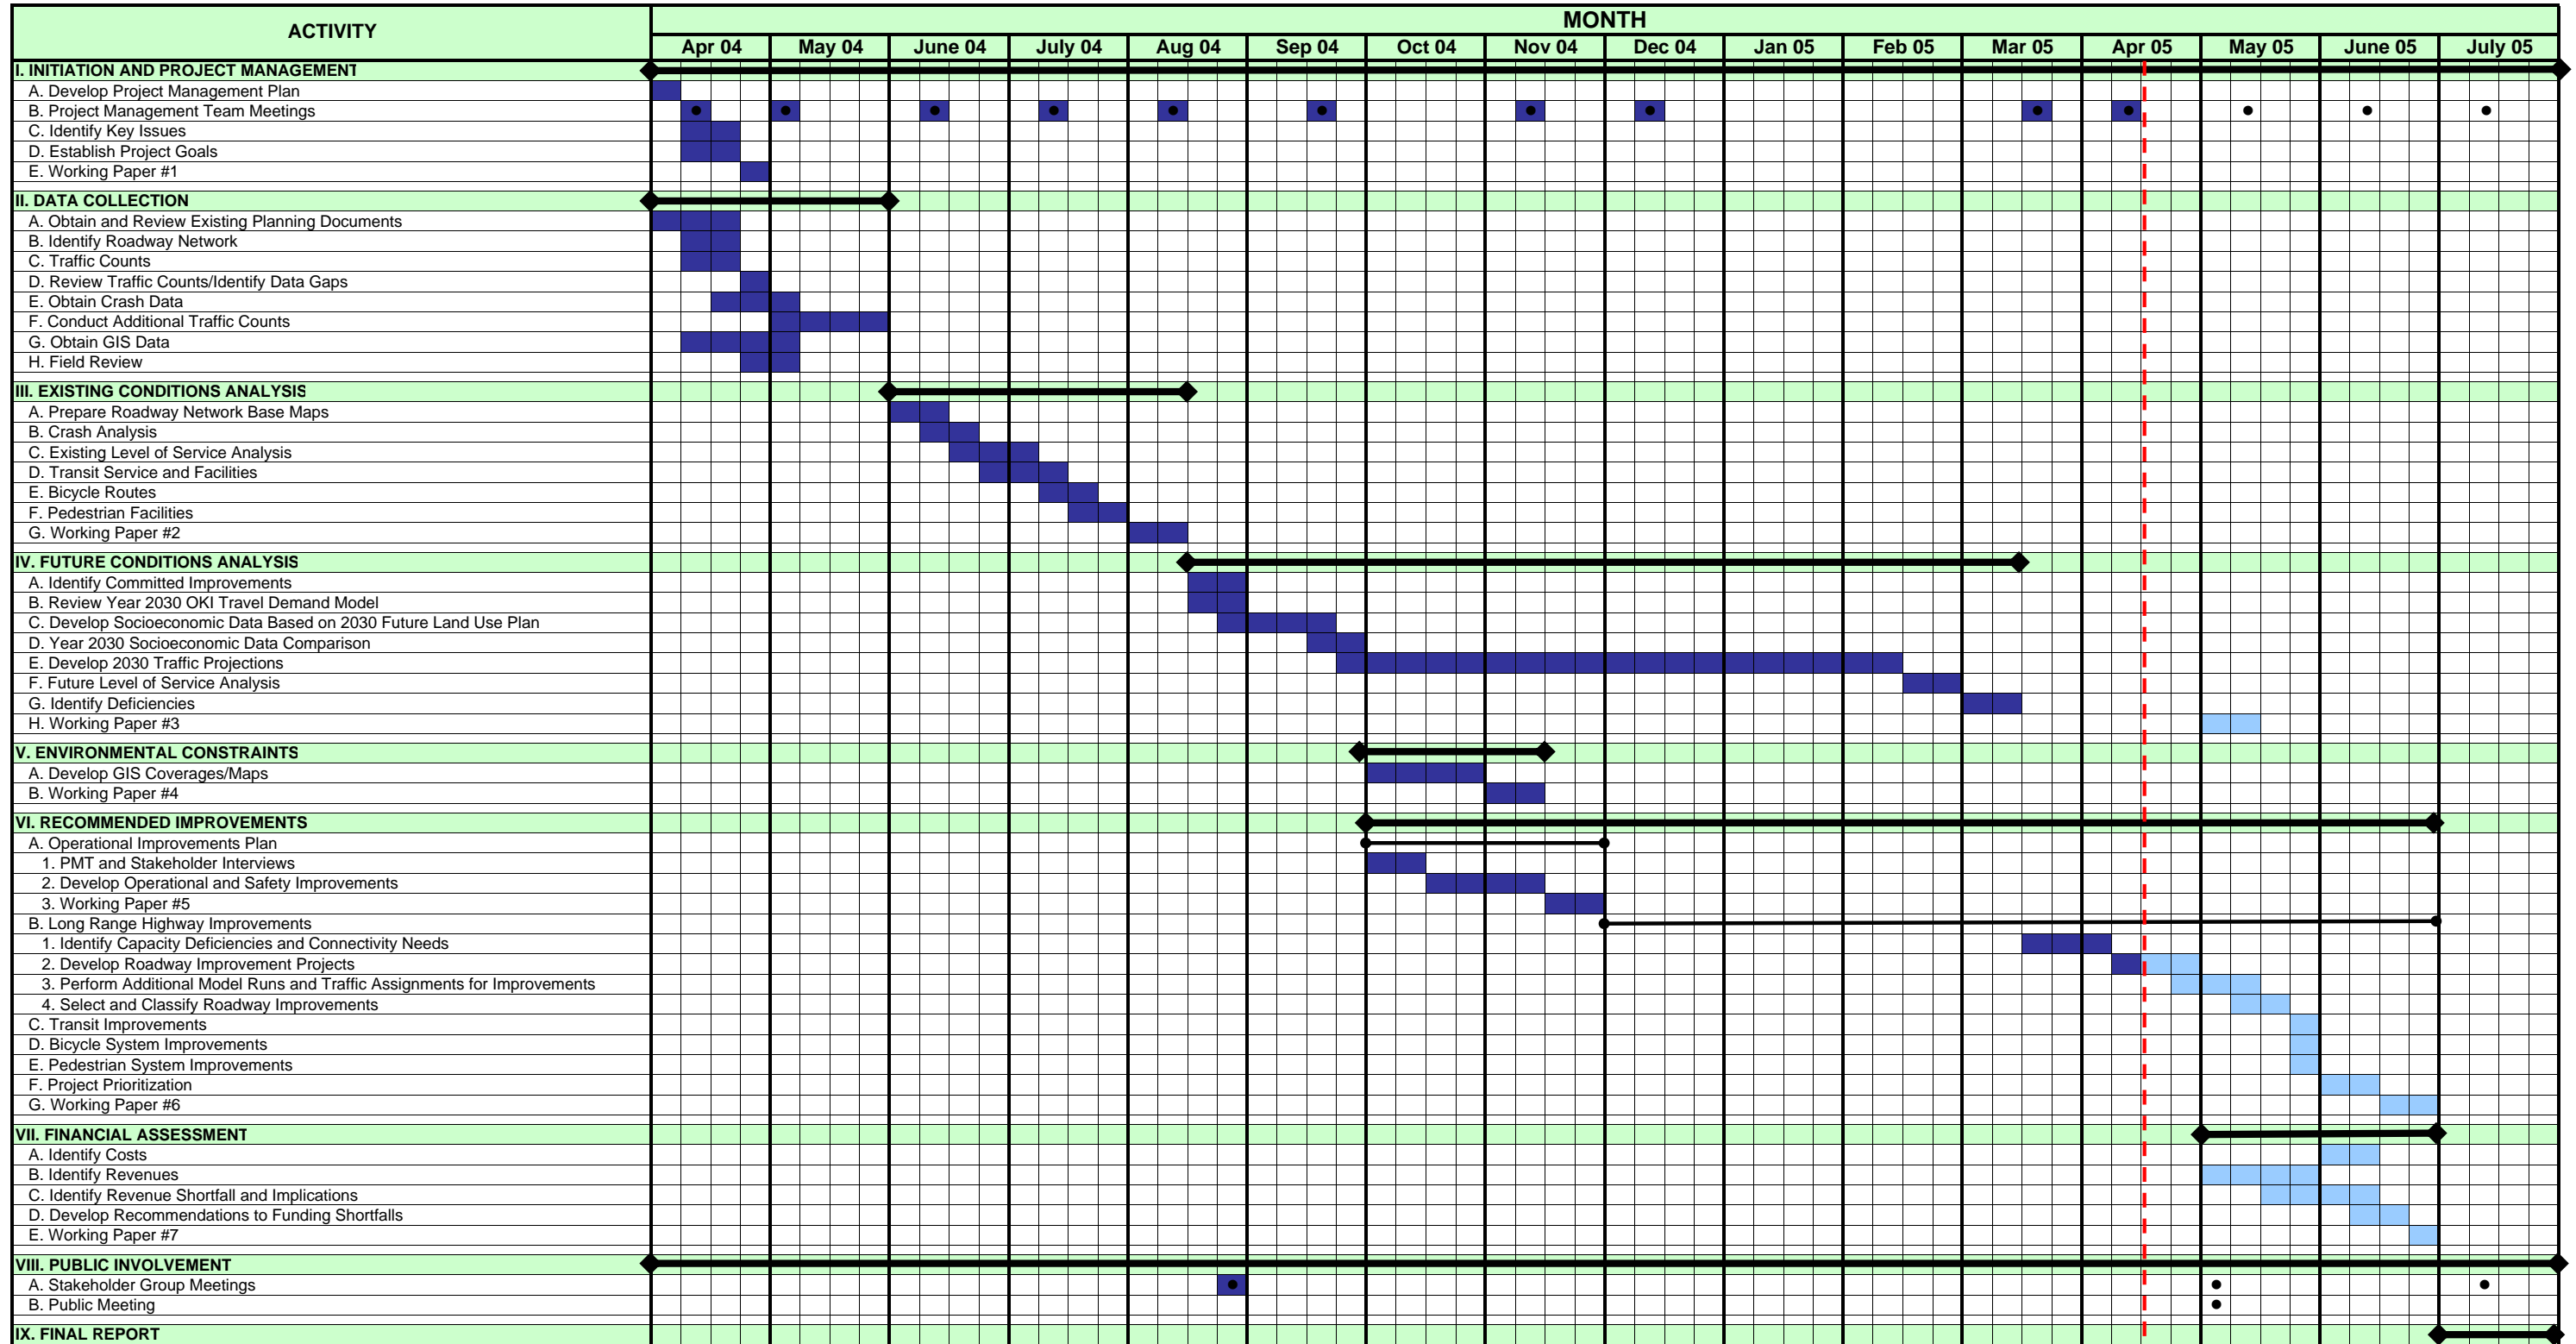

BOONE COUNTY TRANSPORTATION STUDY PROJECT SCHEDULE

Revised 4-18-2005